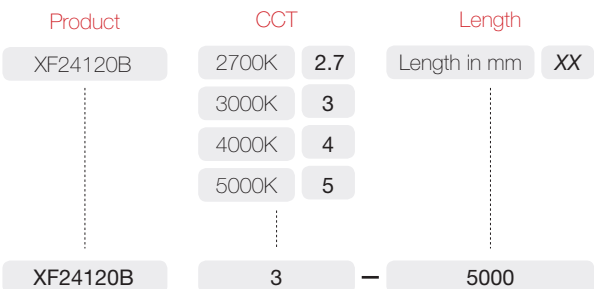

Extrusion Options

A variety of extrusion options are available for the Flexiled range, these aluminium extrusion profiles suit a wide range of lighting applications and mounting options.