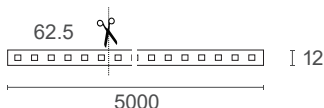

## FLEXILED XF24RGBW

24V DC Flexible LED strip in RGBW configuration with a power consumption of 20W per meter and a close pitch of 96 LEDs per meter for reduced spotting effects. Supplied in 5 meter reels with 3M adhesive backing, cuttable at 62.5mm intervals for quick and easy installation.

### Specifications

Voltage	24V DC
Wattage	20W per meter
CRI	80+
Colour Temp.	RGB+4000K
Lifetime	50,000hrs
LED Pitch	96 LEDs per meter
Cutting Increment	62.5 mm (6 LEDs)
Reel Length	5m
Adhesive Backing	3M 300LSE
Copper Content	2oz PCB