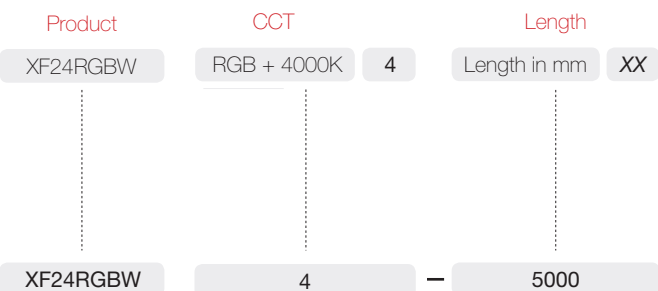

XF24RGBW4-5000

TREND
LIGHT BY SOLID STATE

Level 3, 290-292 Coward Street, Mascot, NSW, 2020
Ph: (02) 9669 8888 Fax: (02) 9669 8899 Email: sales@trendlighting.com.au