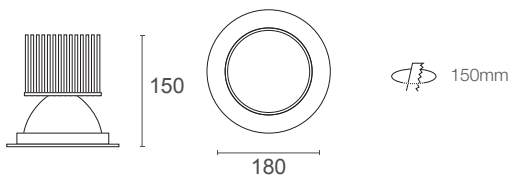

# MAXILED XDF35

35 Watts / 4300 Lumens / 90+ CRI

35W Recessed fixed LED downlight. Available in 2700K, 3000K, 4000K and 5000K colour temperature options in 90+ CRI or 2700K, 3000K and 4000K VIVID options. Sealed face with silicone gasket for increased ingress protection. Large pressure cast aluminium heatsink provides effective thermal management ensuring high output and long lifespan. Supplied with remote driver.

System Power	37.5W	Cut-Out	150mm
LED Power	35W	Weight	1000g
IP Rating	IP65		

	2700K	3000K	4000K	5000K	VIVID	2700K	3000K	4000K
COB Lumen Output	4000 lm	4150 lm	4300 lm	4450 lm	VIVID	3570 lm	3675 lm	3745 lm
Total Luminous Flux	3369 lm	3496 lm	3622 lm	3748 lm		3007 lm	3096 lm	3155 lm

Efficacy	96.59 lm/W 4000K Wide Beam	Lifetime	50,000hrs (L80)
Dimming	Leading + Trailing Edge	Optional:	Dali
Input Voltage	100V - 240V AC 50/60 Hz	Protection	Thermal and Short Circuit
		Power Factor	> 0.95