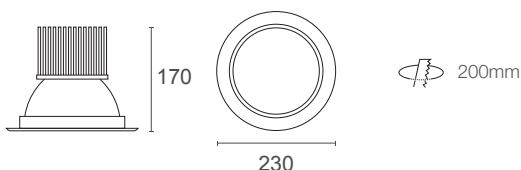

MEGALED XLA60

60 Watts / 5800 Lumens / 90+ CRI

60 LED downlight featuring large diameter and cut-out ideal for use in place of existing CFL downlights. Available in 3000K, 4000K and 5000K colour temperature options with a high CRI of 90+ and a high COB lumen output. Black anodized pressure cast aluminium heatsink provides effective thermal management ensuring high output and long lifespan.

XLA60 Dimensions

XLA60 Trim Colours

Input Voltage	240V	IP Rating	IP20
System Power	63.1W	Cut-Out	200mm
LED Power	60W	Weight	1300g
Lamp Type	LED		

XLA60 Technical Specifications

	3000K	4000K	5000K
COB Lumen Output	5600 lm	5800 lm	6100 lm
Total Luminous Flux	4480 WB	4640 WB	4880 WB
Efficacy	99 lm/W	Wide Beam	
Lifetime	50,000hrs (L70)		
Power Factor	> 0.95		
Input Voltage	100V - 240V AC 50/60 Hz		
Protection	Thermal and Short Circuit		
Dimming	DALI*	1-10v*	Available on request