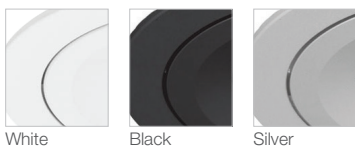

MEGALED XLA60

60 Watts / 5800 Lumens / 90+ CRI

60 LED downlight featuring large diameter and cut-out ideal for use in place of existing CFL downlights. Available in 3000K, 4000K and 5000K colour temperature options with a high CRI of 90+ and a high COB lumen output. Black anodized pressure cast aluminium heatsink provides effective thermal management ensuring high output and long lifespan.

XLA60 Dimensions

XLA60 Trim Colours

Input Voltage	240V	IP Rating	IP20
System Power	63.1W	Cut-Out	200mm
LED Power	60W	Weight	1300g
Lamp Type	LED		

XLA60 Technical Specifications

	3000K	4000K	5000K
COB Lumen Output	5600 lm	5800 lm	6100 lm
Total Luminous Flux	4480 WB	4640 WB	4880 WB
Efficacy	99 lm/W	Wide Beam	
Lifetime	50,000hrs (L70)		
Power Factor	> 0.95		
Input Voltage	100V - 240V AC 50/60 Hz		
Protection	Thermal and Short Circuit		
Dimming	DALI*	1-10v*	Available on request