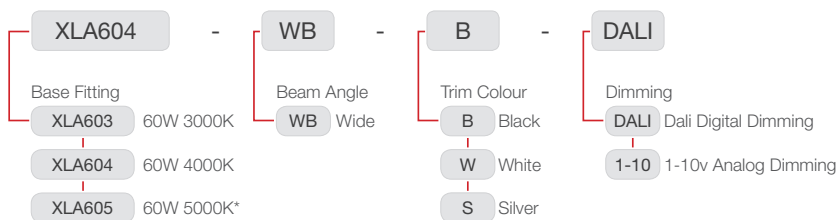

XLA60 Order Code

* Special Order

TREND
LIGHT BY SOLID STATE

Level 3, 290-292 Coward Street, Mascot, NSW, 2020
Ph: (02) 9669 8888 Fax: (02) 9669 8899 Email: sales@trendlighting.com.au