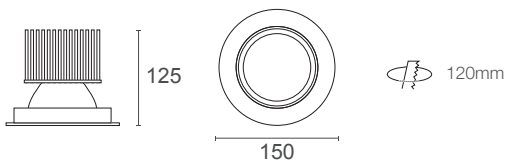

# MIDILED XDF25

25 Watts / 3170 Lumens / 90+ CRI

Recessed fixed 25W downlight featuring a single COB LED. Available in 2700K, 3000K, 4000K and 5000K colour temperature options in 90+ CRI or 2700K, 3000K and 4000K VIVID options. Sealed face with silicone gasket for added ingress protection and large passive heatsink for effective thermal management ensuring high output and long lifespan. Supplied with remote driver.

System Power	26.4W	Cut-Out	120mm
LED Power	25W	Weight	552g
IP Rating	IP65		

	2700K	3000K	4000K	5000K	VIVID	2700K	3000K	4000K
COB Lumen Output	2990 lm	3035 lm	3170 lm	3205 lm	VIVID	2570 lm	2650 lm	2725 lm
Total Luminous Flux	2156 lm	2189 lm	2286 lm	2311 lm	VIVID	1853 lm	1911 lm	1965 lm