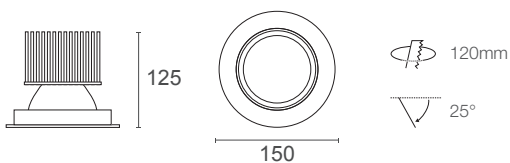

# MIDILED XDM30

30 Watts / 3900 Lumens / 90+ CRI

Recessed adjustable 30W downlight featuring a single COB LED. Available in 2700K, 3000K, 4000K and 5000K colour temperature options in 90+ CRI or 2700K, 3000K and 4000K VIVID options. Large passive heatsink for effective thermal management ensuring high output and long lifespan. Supplied with remote driver.

System Power	31.6W	Cut-Out	120mm
LED Power	30W	Tilt-Angle	25°
IP Rating	IP20	Weight	515g

	2700K	3000K	4000K	5000K	VIVID	2700K	3000K	4000K
COB Lumen Output	3660 lm	3780 lm	3900 lm	3960 lm	VIVID	3120 lm	3180 lm	3240 lm
Total Luminous Flux	2629 lm	2715 lm	2801 lm	2844 lm	VIVID	2241 lm	2284 lm	2327 lm