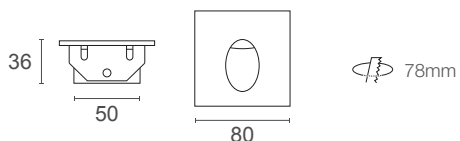

STEP LED VSTS3

3 Watts / 140 Lumens / 80+ CRI

3 Watt exterior LED step light manufactured with high output 3W LED in 3000K warm white colour temperature. Finished with a UV resistant powdercoating for a corrosion resistant long lifespan. Optional recessing kit available.

System Power	3W
LED Power	3W
Voltage	12V DC

IP Rating	IP67
Cut-Out	78mm
Weight	168g

	3000K
COB Lumen Output	140 lm
Total Luminous Flux	82 lm

Input Voltage	12V DC Constant Voltage	Lifetime	50,000hrs (L80)
---------------	-------------------------	----------	-----------------