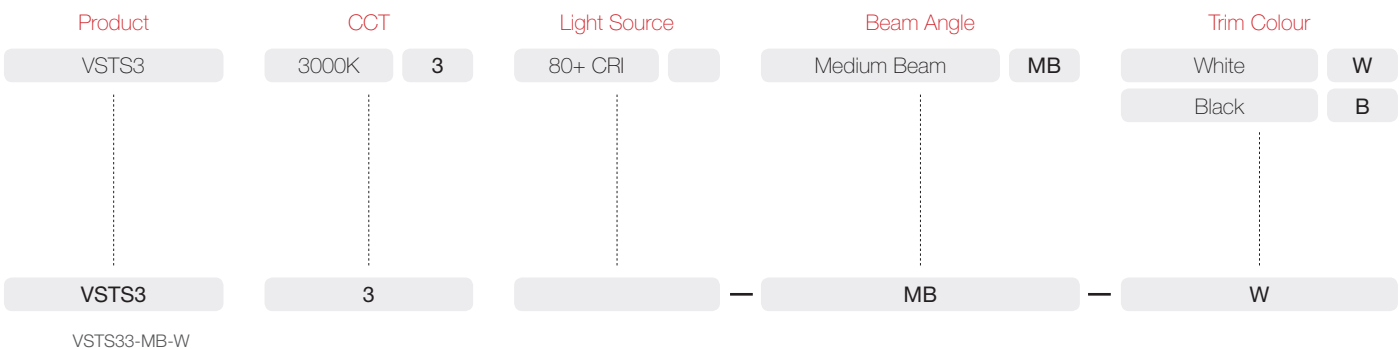

TREND
LIGHT BY SOLID STATE

Level 3, 290-292 Coward Street, Mascot, NSW, 2020
Ph: (02) 9669 8888 Fax: (02) 9669 8899 Email: sales@trendlighting.com.au