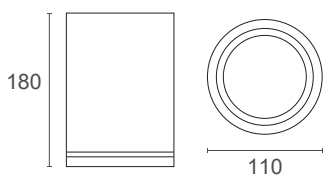

SUSPENDED LED XSRS25

25 Watts / 3170 Lumens / 90+ CRI

25 Watt Suspended LED downlight available in 2700K, 3000K, 4000K and 5000K colour temperature options in 90+ CRI or 2700K, 3000K and 4000K VIVID options. Supplied with integral LED driver.

System Power	26.4W	Weight	1310g
LED Power	25W		
IP Rating	IP44		

	2700K	3000K	4000K	5000K	VIVID	2700K	3000K	4000K
COB Lumen Output	2990 lm	3035 lm	3170 lm	3205 lm	VIVID	2570 lm	2650 lm	2725 lm
Total Luminous Flux	2156 lm	2189 lm	2286 lm	2311 lm	VIVID	1853 lm	1911 lm	1965 lm