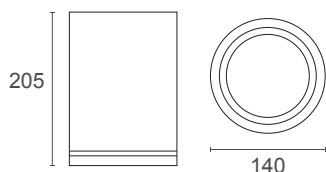

SUSPENDED LED XRS35

35 Watts / 4300 Lumens / 90+ CRI

35 Watt Suspended LED downlight available in 2700K, 3000K, 4000K and 5000K colour temperature options in 90+ CRI or 2700K, 3000K and 4000K VIVID options. Supplied with integral LED driver.

System Power 37.5W
LED Power 35W
IP Rating IP44

Weight 1835g

	2700K	3000K	4000K	5000K	VIVID	2700K	3000K	4000K
COB Lumen Output	4000 lm	4150 lm	4300 lm	4450 lm	VIVID	3570 lm	3675 lm	3745 lm
Total Luminous Flux	3369 lm	3496 lm	3622 lm	3748 lm	VIVID	3007 lm	3096 lm	3155 lm