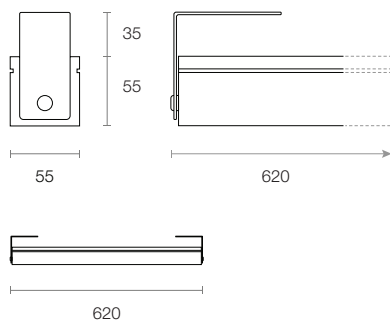

Order Code **XTW254-VW-B-ND**

Product Features

- Surface mounted adjustable LED linear known for its versatility in illuminating vertical features and surfaces
- Manufactured from extruded aluminium with powdercoat finish and opaque acrylic diffuser for smooth beam distribution
- Designed with adjustable mounting brackets, providing 355° tilt with flexible mounting options
- CRI 90+ available in 2700K, 3000K, 4000K and 5000K CCT options
- Supplied with integral control gear with flex & plug
- Custom lengths and driver options are available on request

Product Attributes

To configure this linear light, please visit
trendlighting.com.au/product/linear-XTW25

Physical Characteristics

Trim Colour	White Black
Dimensions (LxWxH)	620 x 55 x 90 mm
Tilt Angle	355°
Weight	1206 g

Dimensions (mm)

Technical Characteristics

Based on XTW254-VW-B-ND

LED Power	17W
LED Type	COB
Lumen Output	2232 lm
Luminous Flux	1070 lm
Efficacy	56.32 lm/W
Colour Temperature	2700K 3000K 4000K 5000K
Colour Technology	CRI 90+
Colour Deviation	SDCM ≤ 3
Lifetime	50,000 hours (L70)
Beam Angle	Very Wide
System Power	19W Typical
Driver Model	Trend 150232 (Non-dim)
Input	220-240V AC 50/60 Hz
Output	24V DC 2.08A
Power Factor	>0.93
Protection	OVP, OTP, OCP, SCP, OPP
Dimming	Non-dimmable DALI 1-10V

General Characteristics

Category	Linears & Battens, Wall Washers
Family	Linear
Surface	Ceiling, Wall
Mounting	Surface Mounted
Ingress Protection	IP20

Scan to explore
XTW25 online

Linear XTW25

17W Surface Mounted Wall Washer