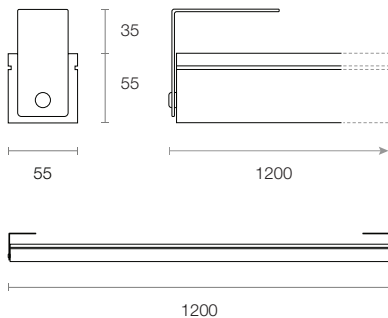

## Physical Characteristics

Trim Colour	White   Black
Dimensions (LxWxH)	1200 x 55 x 90 mm
Tilt Angle	355°
Weight	2.75 kg

## Dimensions (mm)