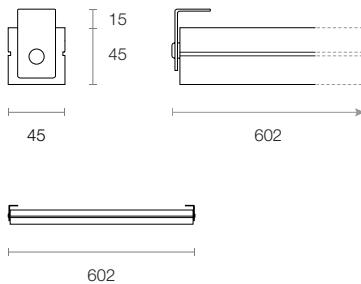

## Physical Characteristics

Trim Colour	White   Black
Dimensions (LxWxH)	602 x 45 x 60 mm
Tilt Angle	355°
Weight	797 g

## Dimensions (mm)