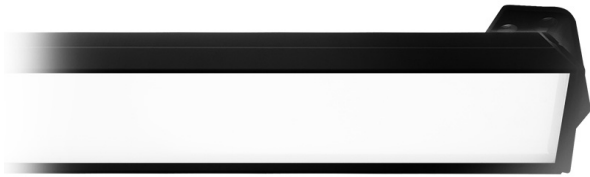

Scan to explore
XTX30 online

Linear XTX30

30W Surface Mounted Wall Washer

Product Code	Colour Temperature	Colour Technology	Beam Angle	Trim Colour	Driver
XTX30	2.7 (2700K)	(CRI 90+ Standard)	VW (Very Wide)	W (White)	ND (Non-dimmable)
	3 (3000K)			B (Black)	
	4 (4000K)				
	5 (5000K)				

Order Code **XTX304-VW-B-ND**

Product Features

- Surface mounted adjustable high-powered LED linear known for its versatility in illuminating vertical features and surfaces
- Manufactured from extruded aluminium with powdercoat finish and opaque acrylic diffuser for smooth beam distribution
- Designed with adjustable mounting brackets, providing 355° tilt with flexible mounting options
- CRI 90+ available in 2700K, 3000K, 4000K and 5000K CCT options
- Supplied with integral control gear with flex & plug
- Custom lengths and driver options are available on request

Product Attributes

To configure this linear light, please visit
trendlighting.com.au/product/linear-XTX30

Physical Characteristics

Trim Colour	White Black
Dimensions (LxWxH)	1158 x 45 x 60 mm
Tilt Angle	355°
Weight	1083 g

General Characteristics

Category	Linears & Battens, Wall Washers
Family	Linear
Surface	Ceiling, Wall
Mounting	Surface Mounted
Ingress Protection	IP20

Scan to explore
[XTX30](#) online

Linear XTX30

30W Surface Mounted Wall Washer