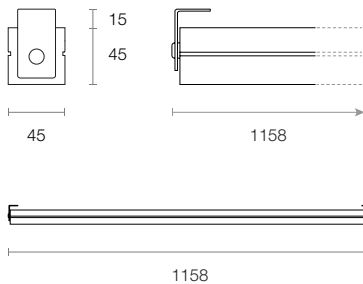

Product Attributes

To configure this linear light, please visit
trendlighting.com.au/product/linear-XTX30

Physical Characteristics

Trim Colour	White Black
Dimensions (LxWxH)	1158 x 45 x 60 mm
Tilt Angle	355°
Weight	1083 g

Dimensions (mm)

Technical Characteristics

Based on XTX304-VW-B-ND

LED Power	30W
LED Type	COB
Lumen Output	4464 lm
Luminous Flux	2610 lm
Efficacy	76.76 lm/W
Colour Temperature	2700K 3000K 4000K 5000K
Colour Technology	CRI 90+
Colour Deviation	SDCM ≤ 3
Lifetime	50,000 hours (L70)
Beam Angle	Very Wide
System Power	34W Typical
Driver Model	Trend 150058 (Non-dim)
Input	220-240V AC 50/60 Hz
Output	20V DC 2A
Power Factor	>0.90
Protection	OVP, OTP, OCP, SCP, OPP
Dimming	Non-dimmable