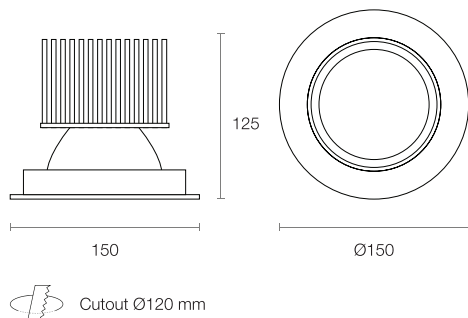

Order Code **XDF25-MED-4-WB-W-WI-ND**

To configure this downlight, please visit
trendlighting.com.au/product/midiled-XDF25-MED

Physical Characteristics

Trim Colour	White Black Silver
Insert Colour	White Black Silver Gold
Dimensions	Ø150 x 125 (H) mm
Spring Height	32 mm
Cutout	Circular 120 mm
Weight	570 g

Dimensions (mm)

Product Features

- COI compliant recessed LED downlight with a cyanosis observation index of <3.3
- Manufactured with an aluminium body and powder coat finish
- Large pin fin heatsink for optimal thermal management
- CRI 97+ Medical available in 4000K CCT option
- Supplied with a remote driver

Product Attributes

Technical Characteristics

Based on XDF25-MED-4-WB-W-WI-ND

LED Power	25W
LED Type	COB
Lumen Output	2810 lm
Luminous Flux	1970 lm
Efficacy	73.51 lm/W
Colour Temperature	4000K
Colour Technology	CRI 97+ Medical
Colour Deviation	SDCM ≤ 2
Lifetime	50,000 hours (L80 B10)
COI (Cyanosis Observation Index)	<3.3 per AS/NZS 1680.2.5
Beam Angle	Narrow Medium Wide