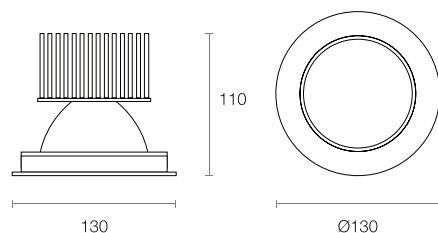

Order Code **XDS254-WB-W-LT**

To configure this downlight, please visit
trendlighting.com.au/product/midiled-XDS25

Physical Characteristics

Trim Colour	White Black Silver
Dimensions	Ø130 x 110 (H) mm
Spring Height	22 mm
Cutout	Circular 115 mm
Weight	370 g

Dimensions (mm)

 Cutout Ø115 mm

Product Features

- Recessed LED downlight characterised by its quality, light efficiency and performance
- Manufactured with an aluminium body and powder coat finish
- Large pin fin heatsink for optimal thermal management
- Also available in other configurations ([XDS10](#), [XDS15](#) and [XDS35](#))
- CRI 90+ available in 2700K, 3000K, 3500K and 4000K CCT options; CRI 93+ VIVID and CRI 97+ available in 2700K, 3000K and 4000K CCT options
- Supplied with a remote driver

Product Attributes

Technical Characteristics

Based on XDS254-WB-W-LT

LED Power	25W
LED Type	COB
Lumen Output	2955 lm
Luminous Flux	2437 lm
Efficacy	92.31 lm/W
Colour Temperature	2700K 3000K 3500K 4000K
Colour Technology	CRI 90+ CRI 93+ VIVID CRI 97+
Colour Deviation	SDCM ≤ 2
Lifetime	50,000 hours (L80)
Beam Angle	Narrow Medium Wide
System Power	26.4W Typical
Driver Model	Trend 150020-700 (L&T)
Input	180-265V AC 50/60 Hz
Output	30-40V DC 700mA
Power Factor	>0.90
Protection	OVP, OTP, OCP, SCP, OPP
Dimming	Leading & Trailing Edge DALI