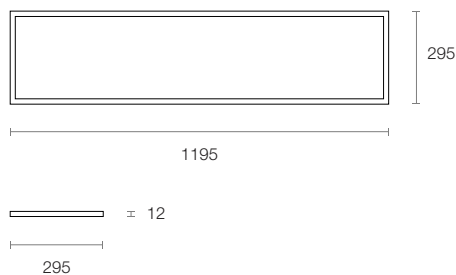

Product Attributes

To configure this panel, please visit
trendlighting.com.au/product/panel-ZPL40

Physical Characteristics

Trim Colour	White
Dimensions (LxWxH)	1195 x 295 x 12 mm
Weight	2.55 kg

Dimensions (mm)

Technical Characteristics

Based on ZPL404-UW-W-ND

LED Power	37W
LED Type	SMD
Lumen Output	5600 lm
Luminous Flux	4435 lm
Efficacy	108.70 lm/W
Colour Temperature	3000K 4000K
Colour Technology	CRI 80+
Colour Deviation	SDCM ≤ 2
Lifetime	50,000 hours (L80 B10)
Beam Angle	Ultra Wide