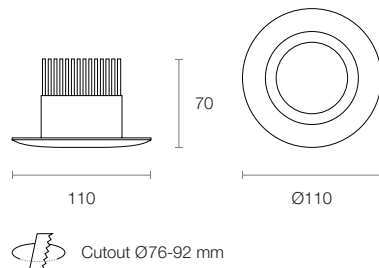

## Physical Characteristics

Trim Colour	White   Black   Silver
Dimensions	Ø110 x 70 (H) mm
Spring Height	15 mm
Cutout	Circular 76-92 mm
Weight	230 g

## Dimensions (mm)

## Product Features

- Recessed LED downlight with sealed body providing an IP65 rating, manufactured with an aluminium body and powder coat finish
- Covering 76 to 92 mm cutout sizes, an ideal replacement for existing downlights
- CRI 90+ available in 3000K and 4000K CCT options
- Supplied with a remote driver