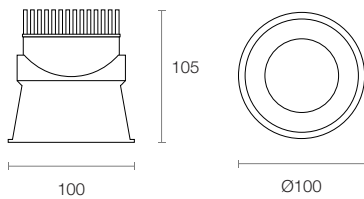

## Physical Characteristics

Trim Colour	White   Black
Tilt Angle	20°
Dimensions	Ø100 x 105 (H) mm
Spring Height	50 mm
Cutout	Circular 92 mm
Weight	220 g

## Dimensions (mm)