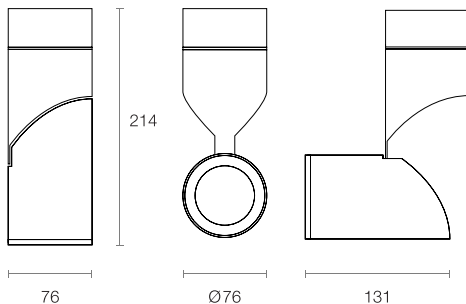

Order Code **XSF254-ADJ-B-ND**

To configure this downlight, please visit
trendlighting.com.au/product/surface-XSF25

Physical Characteristics

Trim Colour	White Black
Tilt Angle	90°
Rotation	350°
Dimensions	Ø76 x 214 (H) mm
Weight	1085 g

Dimensions (mm)

Product Features

- Surface mounted LED spotlight with zoomable lens, allowing for a 20° to 70° adjustment in beam angle for easy and accurate control with a smooth beam distribution
- Fully adjustable design with 350° horizontal rotation and 90° vertical tilt, allowing for directional adjustment in a variety of lighting applications
- CRI 90+ available in 2700K, 3000K and 4000K CCT options
- Supplied with an integral driver

Product Attributes

Technical Characteristics

Based on XSF254-ADJ-B-ND

LED Power	25W
LED Type	COB
Lumen Output	3077 lm
Luminous Flux	2060 lm
Efficacy	87.66 lm/W
Colour Temperature	2700K 3000K 4000K
Colour Technology	CRI 90+
Colour Deviation	SDCM ≤ 2
Lifetime	50,000 hours (L80)
Beam Angle	Adjustable
System Power	23.5 W Typical
Driver Model	Trend 150087-600 (Non-dim)
Input	220-240V AC 50/60 Hz
Output	25-42V DC 600mA
Power Factor	>0.93
Protection	OVP, OTP, OCP, SCP, OPP
Dimming	Non-dimmable DALI 1-10V

Order Code **XSF254-ADJ-B-ND**

To configure this downlight, please visit
trendlighting.com.au/product/surface-XSF25

Trim Colour

W
White Trim

B
Black Trim