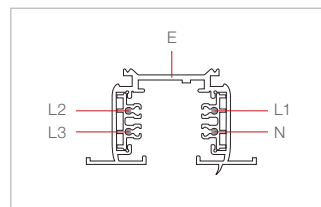

Order Code **XTLX6004-VW-B-ND**

To configure this track light please visit
trendlighting.com.au/product/track-linear-XTLX600

Trim Colour

W
White Trim

B
Black Trim

Compatible 3 Circuit Track Systems

TRA3C
3 Circuit Track
Dimensions 33 x 35 mm
Max. Continuous Length 3000 mm
Track Colour White | Black | Silver

TRA3C-DALI
3 Circuit DALI Track
Dimensions 33 x 35 mm
Max. Continuous Length 3000 mm
Track Colour White | Black | Silver

TRA3CR
3 Circuit Recessed Track
Dimensions 56.2 x 35 mm
Max. Continuous Length 3000 mm
Track Colour White | Black | Silver

TRA3CR-DALI
3 Circuit Recessed DALI Track
Dimensions 56.2 x 35 mm
Max. Continuous Length 3000 mm
Track Colour White | Black | Silver