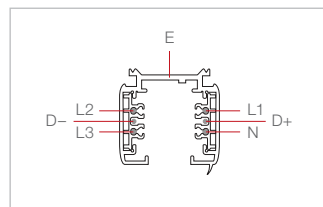

Order Code **XTLX6004-VW-B-ND**

To configure this track light please visit
trendlighting.com.au/product/track-linear-XTLX600

Trim Colour

W
White Trim

B
Black Trim

Compatible 3 Circuit Track Systems

TRA3C
3 Circuit Track
Dimensions 33 x 35 mm
Max. Continuous Length 3000 mm
Track Colour White | Black | Silver

TRA3C-DALI
3 Circuit DALI Track
Dimensions 33 x 35 mm
Max. Continuous Length 3000 mm
Track Colour White | Black | Silver

TRA3CR
3 Circuit Recessed Track
Dimensions 56.2 x 35 mm
Max. Continuous Length 3000 mm
Track Colour White | Black | Silver

TRA3CR-DALI
3 Circuit Recessed DALI Track
Dimensions 56.2 x 35 mm
Max. Continuous Length 3000 mm
Track Colour White | Black | Silver