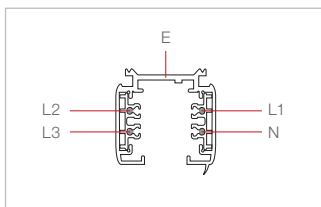

Order Code **XTLX6004-VW-B-ND**

To configure this track light please visit
trendlighting.com.au/product/track-linear-XTLX600

Trim Colour

W
White Trim

B
Black Trim

Compatible 3 Circuit Track Systems

TRA3C
3 Circuit Track
Dimensions 33 x 35 mm
Max. Continuous Length 3000 mm
Track Colour White | Black | Silver

TRA3C-DALI
3 Circuit DALI Track
Dimensions 33 x 35 mm
Max. Continuous Length 3000 mm
Track Colour White | Black | Silver

TRA3CR
3 Circuit Recessed Track
Dimensions 56.2 x 35 mm
Max. Continuous Length 3000 mm
Track Colour White | Black | Silver

TRA3CR-DALI
3 Circuit Recessed DALI Track
Dimensions 56.2 x 35 mm
Max. Continuous Length 3000 mm
Track Colour White | Black | Silver