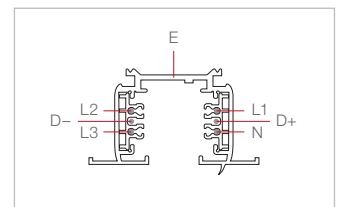

Order Code **XTLX6004-VW-B-ND**

To configure this track light please visit
trendlighting.com.au/product/track-linear-XTLX600

Trim Colour

W
White Trim

B
Black Trim

Compatible 3 Circuit Track Systems

TRA3C
3 Circuit Track
Dimensions 33 x 35 mm
Max. Continuous Length 3000 mm
Track Colour White | Black | Silver

TRA3C-DALI
3 Circuit DALI Track
Dimensions 33 x 35 mm
Max. Continuous Length 3000 mm
Track Colour White | Black | Silver

TRA3CR
3 Circuit Recessed Track
Dimensions 56.2 x 35 mm
Max. Continuous Length 3000 mm
Track Colour White | Black | Silver