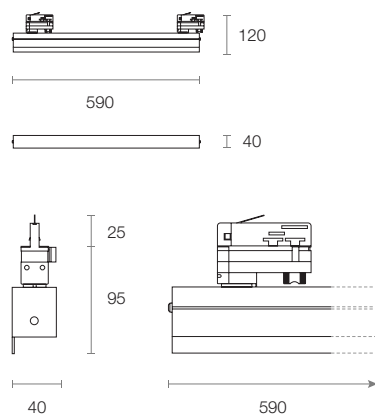

Product Attributes

To configure this track light please visit

trendlighting.com.au/product/track-linear-XTLX600

Physical Characteristics

Trim Colour	White Black
Tilt Angle	355°
Dimensions (LxWxH)	590 x 40 x 120 mm
Weight	620 g

Dimensions (mm)

Technical Characteristics

Based on XTLX6004-VW-B-ND

LED Power	15W
LED Type	SMD
Lumen Output	2232 lm
Luminous Flux	1305 lm
Efficacy	76.76 lm/W
Colour Temperature	2700K 3000K 3500K 4000K
Colour Technology	CRI 90+
Colour Deviation	SDCM ≤ 3
Lifetime	50,000 hours (L80 B10)
Beam Angle	Very Wide

TRA3C-DALI
3 Circuit DALI Track
Dimensions 33 x 35 mm
Max. Continuous Length 3000 mm
Track Colour White | Black | Silver

TRA3CR
3 Circuit Recessed Track
Dimensions 56.2 x 35 mm
Max. Continuous Length 3000 mm
Track Colour White | Black | Silver

TRA3CR-DALI
3 Circuit Recessed DALI Track
Dimensions 56.2 x 35 mm
Max. Continuous Length 3000 mm
Track Colour White | Black | Silver