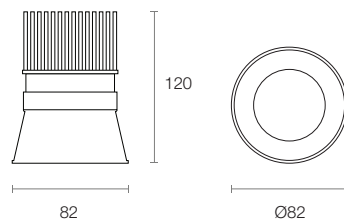

Product Attributes

To configure this track light, please visit
trendlighting.com.au/product/urban-UXR10

Physical Characteristics

| | |
|-------------|------------------|
| Trim Colour | White |
| Dimensions | Ø82 x 120 (H) mm |
| Cutout | Circular 78 mm |
| Weight | 230 g |

Dimensions (mm)

Technical Characteristics

Based on UXR104-MB-W-LT

| | |
|--------------------|--|
| LED Power | 10W |
| LED Type | COB |
| Lumen Output | 1450 lm |
| Luminous Flux | 1025 lm |
| Efficacy | 87.61 lm/W |
| Colour Temperature | 2700K 3000K 3500K 4000K |
| Colour Technology | CRI 90+ CRI 93+ VIVID CRI 97+ |
| Colour Deviation | SDCM ≤ 3 |
| Lifetime | 50,000 hours (L80) |
| Beam Angle | Narrow Medium |
| System Power | 11.7W Typical |
| Driver Model | Trend 150218-300 (L&T) |
| Input | 180-265V AC 50/60 Hz |
| Output | 30-42V DC 300mA |
| Power Factor | >0.93 |
| Protection | OVP, OTP, OCP, SCP, OPP |
| Dimming | Leading & Trailing Edge DALI 1-10V |

Scan to explore
[UXR10](#) online

Urban UXR10

10W IP65 Rated Recessed Trimless Downlight

| Product Code | Colour Temperature | Colour Technology | Beam Angle | Trim Colour | Accessories | Driver |
|--------------|--------------------|----------------------|-------------|-------------|------------------------|------------------------------|
| UXR10 | 2.7 (2700K) | (CRI 90+ Standard) | NB (Narrow) | W (White) | (Plaster Recessed Kit) | LT (Leading & Trailing Edge) |
| | 3 (3000K) | V (CRI 93+ VIVID) | MB (Medium) | | | DALI (DALI) |
| | 3.5 (3500K) | R (CRI 97+ Standard) | | | | 110V (1-10V) |
| | 4 (4000K) | | | | | |