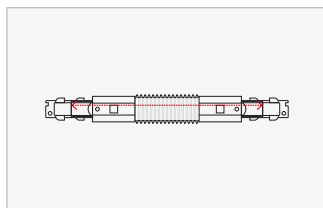

Flexible Joiner (FJ1)
TRA3C-DALI-FJ1
White | Black | Silver
Power feeding possible