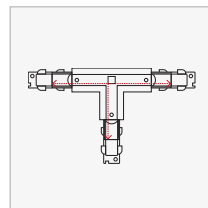

T Joiner 3 Way (TR2)
TRA3C-DALI-TR2
White | Black | Silver
Power feeding possible