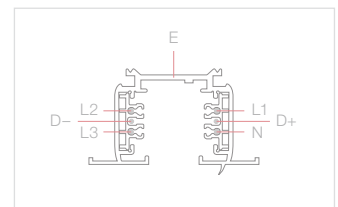

## 3 Circuit Track System Variations

**TRA3C**  
3 Circuit Track

Dimensions 33 x 35 mm  
Max. Continuous Length 3000 mm  
Track Colour White | Black | Silver

**TRA3C-DALI**  
3 Circuit DALI Track

Dimensions 33 x 35 mm  
Max. Continuous Length 3000 mm  
Track Colour White | Black | Silver

**TRA3CR**  
3 Circuit Recessed Track

Dimensions 56.2 x 35 mm  
Max. Continuous Length 3000 mm  
Track Colour White | Black | Silver

**TRA3CR-DALI**  
3 Circuit Recessed DALI Track

Dimensions 56.2 x 35 mm  
Max. Continuous Length 3000 mm  
Track Colour White | Black | Silver