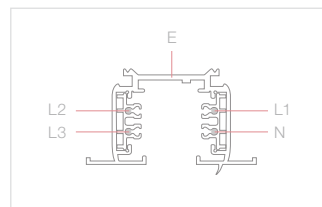

## Physical Characteristics

Track Colour	White   Black   Silver
Dimensions (WxH)	33 x 35 mm
Maximum Length	3000 mm *

\* Custom lengths available

## Dimensions (mm)

## 3 Circuit Track System Variations

**TRA3C**  
3 Circuit Track

Dimensions 33 x 35 mm  
Max. Continuous Length 3000 mm  
Track Colour White | Black | Silver

**TRA3C-DALI**  
3 Circuit DALI Track

Dimensions 33 x 35 mm  
Max. Continuous Length 3000 mm  
Track Colour White | Black | Silver

**TRA3CR**  
3 Circuit Recessed Track

Dimensions 56.2 x 35 mm  
Max. Continuous Length 3000 mm  
Track Colour White | Black | Silver

**TRA3CR-DALI**  
3 Circuit Recessed DALI Track

Dimensions 56.2 x 35 mm  
Max. Continuous Length 3000 mm  
Track Colour White | Black | Silver