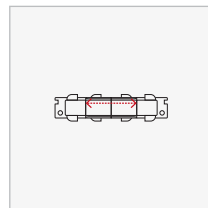

**Live End (EL2)**  
TRA3C-DALI-EL2  
White | Black | Silver  
Power feeding possible

**DALI X Joiner 4 Way**

**X Joiner 4 Way (XJ)**  
TRA3C-DALI-XJ  
White | Black | Silver  
Power feeding possible

**DALI Straight Joiner**