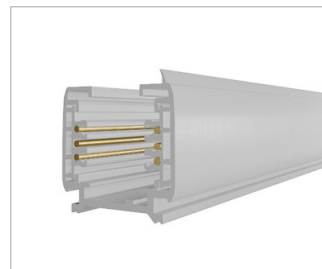

S
Silver Trim