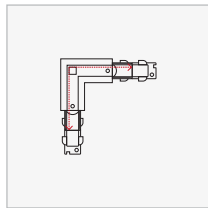

L Joiner (LL)
TRA3C-DALI-LL
White | Black | Silver
Power feeding possible