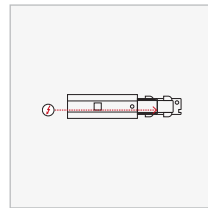

Live End (EL1)
TRA3C-DALI-EL1
White | Black | Silver
Power feeding possible