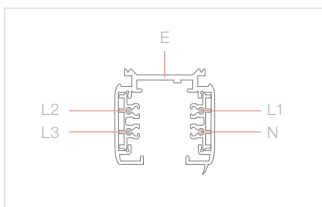

## Physical Characteristics

Track Colour	White   Black   Silver
Dimensions (WxH)	33 x 35 mm
Maximum Length	3000 mm *

\* Custom lengths available

## Dimensions (mm)

## 3 Circuit Track System Variations

**TRA3C**  
3 Circuit Track

Dimensions 33 x 35 mm  
Max. Continuous Length 3000 mm  
Track Colour White | Black | Silver

**TRA3C-DALI**  
3 Circuit DALI Track

Dimensions 33 x 35 mm  
Max. Continuous Length 3000 mm  
Track Colour White | Black | Silver