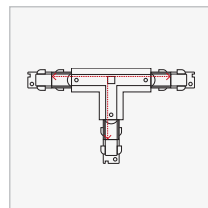

## Dimensions (mm)

## Applicable Adapters for 3 Circuit Track TRA3C-DALI

**DALI T Joiners**

**T Joiner 3 Way (TL1)**  
TRA3C-DALI-TL1  
White | Black | Silver  
Power feeding possible

**T Joiner 3 Way (TL2)**  
TRA3C-DALI-TL2  
White | Black | Silver  
Power feeding possible