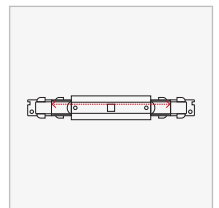

Straight Joiner (SLJ2)
TRA3C-DALI-SLJ2
White | Black | Silver
Power feeding possible