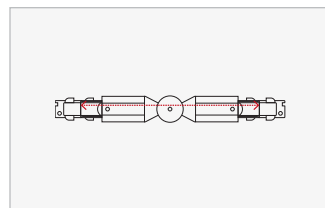

Flexible Angle Joiner (FJ2)
TRA3C-DALI-FJ2
White | Black | Silver
Power feeding possible