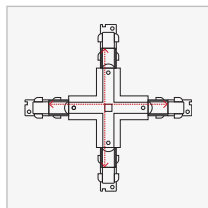

**L Joiner (LL)**  
TRA3C-DALI-LL  
White | Black | Silver  
Power feeding possible

**L Joiner (LR)**  
TRA3C-DALI-LR  
White | Black | Silver  
Power feeding possible

**DALI Live Ends**

**Live End (EL1)**  
TRA3C-DALI-EL1  
White | Black | Silver  
Power feeding possible

**Live End (EL2)**  
TRA3C-DALI-EL2  
White | Black | Silver  
Power feeding possible

**DALI X Joiner 4 Way**

**X Joiner 4 Way (XJ)**  
TRA3C-DALI-XJ  
White | Black | Silver  
Power feeding possible

**DALI Straight Joiner**