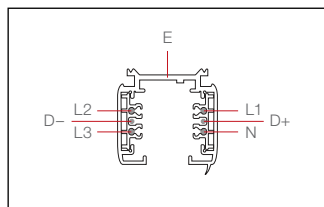

## Physical Characteristics

Track Colour	White   Black   Silver
Dimensions (WxH)	33 x 35 mm
Maximum Length	3000 mm *

\* Custom lengths available

## Dimensions (mm)

## 3 Circuit Track System Variations

**TRA3C**  
3 Circuit Track

Dimensions 33 x 35 mm  
Max. Continuous Length 3000 mm  
Track Colour White | Black | Silver

**TRA3C-DALI**  
3 Circuit DALI Track

Dimensions 33 x 35 mm  
Max. Continuous Length 3000 mm  
Track Colour White | Black | Silver