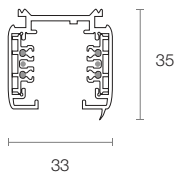

## Physical Characteristics

Track Colour	White   Black   Silver
Dimensions (WxH)	33 x 35 mm
Maximum Length	3000 mm *

\* Custom lengths available

## Dimensions (mm)

## 3 Circuit Track System Variations

**TRA3C**  
3 Circuit Track

Dimensions 33 x 35 mm  
Max. Continuous Length 3000 mm  
Track Colour White | Black | Silver

**TRA3C-DALI**  
3 Circuit DALI Track

Dimensions 33 x 35 mm  
Max. Continuous Length 3000 mm  
Track Colour White | Black | Silver

**TRA3CR**  
3 Circuit Recessed Track

Dimensions 56.2 x 35 mm  
Max. Continuous Length 3000 mm  
Track Colour White | Black | Silver

**TRA3CR-DALI**  
3 Circuit Recessed DALI Track

Dimensions 56.2 x 35 mm  
Max. Continuous Length 3000 mm  
Track Colour White | Black | Silver