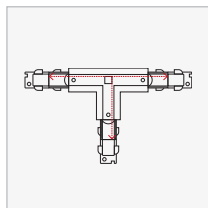

T Joiner 3 Way (TL1)
TRA3C-DALI-TL1
White | Black | Silver
Power feeding possible