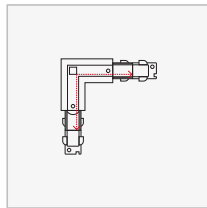

**T Joiner 3 Way (TR1)**  
TRA3C-DALI-TR1  
White | Black | Silver  
Power feeding possible

**T Joiner 3 Way (TR2)**  
TRA3C-DALI-TR2  
White | Black | Silver  
Power feeding possible

**DALI L Joiners**

**L Joiner (LL)**  
TRA3C-DALI-LL  
White | Black | Silver  
Power feeding possible

**L Joiner (LR)**  
TRA3C-DALI-LR  
White | Black | Silver  
Power feeding possible

**DALI Live Ends**

**Live End (EL1)**  
TRA3C-DALI-EL1  
White | Black | Silver  
Power feeding possible