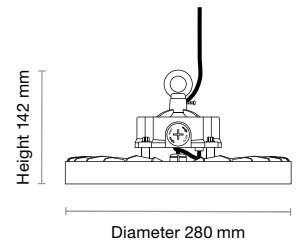

trendlighting.com.au

Made For Trade

Product	CCT	Trim Colour	Driver	Order Codes
TPU90150	Tri-colour	Black Trim	Non-dim	TPU90150-TRI-B-ND

Specifications

Trim Colour Options	Black
Dimensions	Ø280 x 142 (H) mm
Weight	1653 g
LED Power	90W, 120W, 150W
LED Type	SMD
Lumen Output	12500 lm, 17400 lm, 21000 lm
Efficacy	139 lm/W, 145 lm/W, 140 lm/W
CCT Technology	Switchable CCT
Colour Temperature	3000K, 4000K, 5000K
Colour Rendering	CRI 80+
Lifetime	50,000 hours
Beam Angle	Adjustable 60°, 90°, 120°
System Power	93.4W, 122.3W, 151.8W Typical
Input	220-240V AC 50/60 Hz
Power Factor	>0.90
Dimming	Non-dimmable
Driver Type	Integral, Flicker Free
Connection Type	2 m, Flex and Plug
Ingress Protection	IP65
Impact Resistance	IK10
Warranty	3 Years