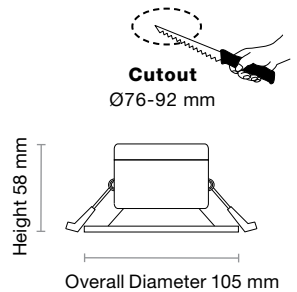

trendlighting.com.au

Made For Trade

Product	CCT	Trim Colour	Driver	Order Codes
EC7	Tri-colour	White Trim	Leading & Trailing Edge	<b>EC7-TRI-W-LT</b>
		Black Trim		<b>EC7-TRI-B-LT</b>

### Specifications

Trim Colour Options	White   Black
Cutout	<b>Ø76-92 mm</b>
Dimensions	Ø105 x 58 (H) mm
Weight	160 g
LED Power	7W
LED Type	COB
Lumen Output	802 lm
CCT Technology	Tri-colour Switchable
Colour Temperature	3000K, 4000K, 5700K
Colour Rendering	CRI 90+
Lifetime	50,000 hours (L70)
Beam Angle	Wide 60°
System Power	8.3W Typical
Efficacy	Up to 96 lm/W
Input	200-240V AC 50 Hz
Power Factor	>0.95
Dimming	Leading & Trailing Edge
Driver Type	Remote, Flicker Free
Connection Type	Flex and Plug
Ingress Protection	IP65
Insulation Rating	IC-4 AS/NZS 60598.2.2
IEC Protection	Class II
Warranty	3 Years