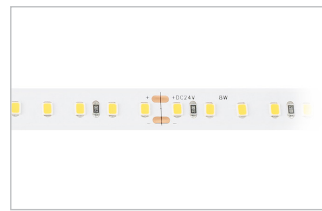

Flexiled XF24120B
8W/m 24V DC Flexible Strip

Dimensions 1000 x 10.5 x 2 mm
Max. Continuous Length 5000 mm
Cutting Increment 50 mm (6 LEDs)
LED Pitch 120 LEDs per meter