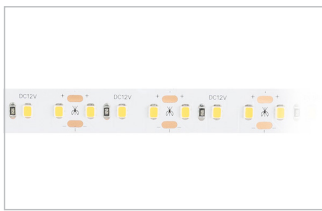

Extrusion ZDA

Surface Mounted Streamline Extrusion

Product Code	Trim Colour	Accessories
ZDA	W (White) B (Black)	OP (Opal Lens)

Order Code **ZDA-B-OP**

To configure this extrusion, please visit
trendlighting.com.au/product/extrusion-ZDA

Trim Colour

W
White Trim

B
Black Trim

Accessories

OP
Opal Lens

Scan to explore
ZDA online

Extrusion ZDA

Surface Mounted Streamline Extrusion

Product Code	Trim Colour	Accessories
ZDA	W (White) B (Black)	OP (Opal Lens)

Order Code **ZDA-B-OP**

To configure this extrusion, please visit
trendlighting.com.au/product/extrusion-ZDA

Applicable LED Strips for Extrusion ZDA