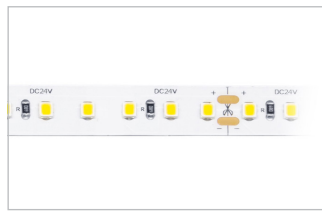

Flexiled XF24120
15W/m 24V DC Flexible Strip

Dimensions 1000 x 11.5 x 2 mm
Max. Continuous Length 5000 mm
Cutting Increment 50 mm (6 LEDs)
LED Pitch 120 LEDs per meter