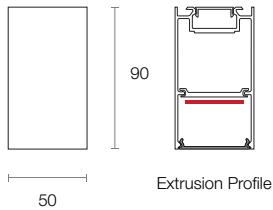

To configure this extrusion, please visit
trendlighting.com.au/product/extrusion-ZDA

Product Attributes

Physical Characteristics

Trim Colour	White Black
Dimensions (WxH)	50 x 90 mm
Maximum Length	3600 mm*

* Custom lengths available

General Characteristics

Category	Strips & Extrusions
Family	Extrusions
Surface	Ceiling
Mounting	Surface Mounted
Ingress Protection	IP20

Dimensions (mm)

Scan to explore
ZDA online