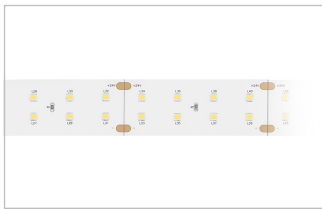

Flexiled XF24144
25W/m 24V DC Flexible Strip

Dimensions 1000 x 30 x 2 mm
Max. Continuous Length 12,000 mm
Cutting Increment 66.5 mm (8 LEDs)
LED Pitch 120 LEDs per meter