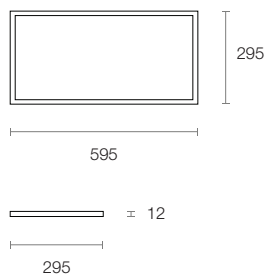

Product Attributes

To configure this panel, please visit
trendlighting.com.au/product/panel-ZPL20

Physical Characteristics

Trim Colour	White
Dimensions (LxWxH)	595 x 295 x 12 mm
Weight	1250 g

Dimensions (mm)

Technical Characteristics

Based on ZPL204-UW-W-ND

LED Power	20W
LED Type	SMD
Lumen Output	2850 lm
Luminous Flux	2218 lm
Efficacy	99.02 lm/W
Colour Temperature	3000K 4000K
Colour Technology	CRI 80+
Colour Deviation	SDCM ≤ 2
Lifetime	50,000 hours (L70)
Beam Angle	Ultra Wide