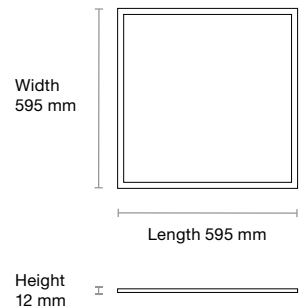

trendlighting.com.au

Made For Trade

Product	CCT	Trim Colour	Driver	Order Code
PL0601	Tricolour	White Trim	Non-dim	<b>PL0601-TRI-W-ND</b>

Optional Accessories Available\*

### Specifications

Trim Colour Options	White
Dimensions	595 (L) x 595 (W) x 12 (H) mm
Weight	2350 g
LED Power	30W
LED Type	SMD
Lumen Output	3850 lm
Efficacy	Up to 87 lm/W
CCT Technology	Tri-colour Selectable
Colour Temperature	3000K, 4000K, 5700K
Colour Rendering	CRI 85+
Lifetime	50,000 hours
Beam Angle	Ultra Wide
System Power	33W Typical
Input	200-240V AC 50 Hz
Power Factor	>0.95
Dimming	Non-dimmable
Driver Type	Remote, Flicker Free
Connection Type	Hardwired
Ingress Protection	IP20
IEC Protection	Class II
Warranty	3 Years
Accessories*	Plaster Recessing Kit   Surface Mounting Kit   Suspension Kit