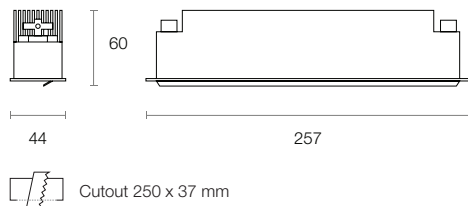

## Physical Characteristics

Trim Colour	White
Dimensions (LxWxH)	257 x 44 x 60 mm
Cutout	Rectangular 250 x 37 mm
Weight	320 g

## Dimensions (mm)