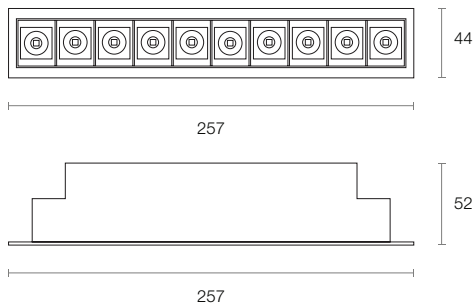

Order Code **LST104-WB-W-ND**

Product Features

- Recessed miniature LED linear downlight crafted with aesthetics and visual comfort in mind
- Equipped with 10 deep set light optics specifically designed for glare control, minimising the presence of the luminaire within the field of vision
- CRI 90+ available in 3000K and 4000K CCT options
- Supplied with a remote driver and 240V flex and plug

Product Attributes

To configure this downlight, please visit
trendlighting.com.au/product/slot-LST10

Physical Characteristics

| | |
|--------------------|-------------------------|
| Trim Colour | White Black |
| Dimensions (LxWxH) | 257 x 44 x 52 mm |
| Cutout | Rectangular 250 x 36 mm |
| Weight | 290 g |

Dimensions (mm)

Technical Characteristics

Based on LST104-WB-W-ND

| | |
|--------------------|----------------------------|
| LED Power | 20W |
| LED Type | COB |
| Lumen Output | 2467 lm |
| Luminous Flux | 1912 lm |
| Efficacy | 78.36 lm/W |
| Colour Temperature | 3000K 4000K |
| Colour Technology | CRI 90+ |
| Colour Deviation | SDCM ≤ 3 |
| Lifetime | 50,000 hours (L70) |
| Beam Angle | Wide |
| System Power | 24.4W Typical |
| Driver Model | Trend 150020-700 (Non-dim) |
| Input | 180-265V AC 50/60 Hz |
| Output | 30-40V DC 700mA |
| Power Factor | >0.90 |
| Protection | OVP, OTP, OCP, SCP, OPP |
| Dimming | Non-dimmable |