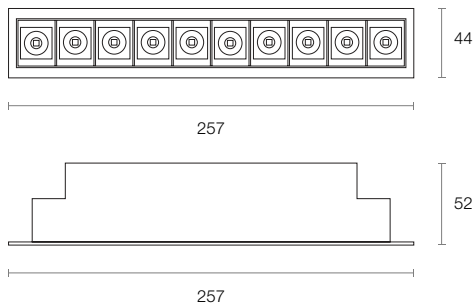

## Physical Characteristics

Trim Colour	White   Black
Dimensions (LxWxH)	257 x 44 x 52 mm
Cutout	Rectangular 250 x 36 mm
Weight	290 g

## Dimensions (mm)