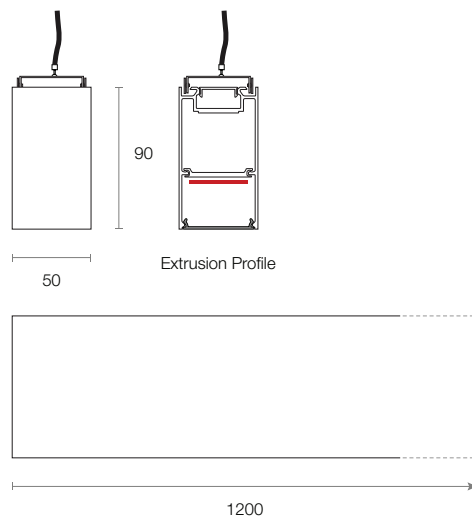

Product Attributes

To configure this linear light, please visit
trendlighting.com.au/product/slot-ZDA90-D

Physical Characteristics

Trim Colour	White Black
Dimensions (LxWxH)	1200 x 50 x 90 mm
Weight	3.4 kg

Dimensions (mm)

Technical Characteristics

Based on ZDA90-D-4-VW-B-ND

LED Power	28W
LED Type	SMD
Lumen Output	4464 lm
Luminous Flux	2113 lm
Efficacy	70.43 lm/W
Colour Temperature	2700K 3000K 3500K 4000K 5000K
Colour Technology	CRI 90+
Colour Deviation	SDCM ≤ 3
Lifetime	50,000 hours (L70)
Beam Angle	Very Wide