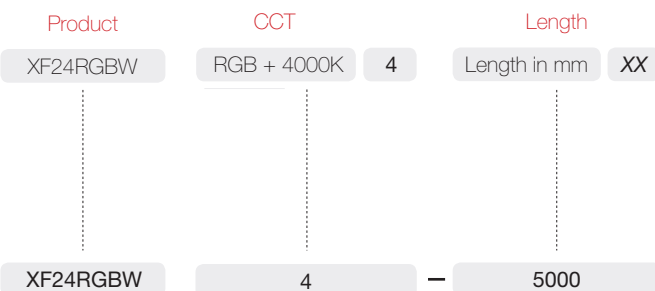

XF24RGBW4-5000

TREND
LIGHT BY SOLID STATE

288 Coward Street, Mascot, NSW, 2020
Ph: (02) 9669 8888 Fax: (02) 9669 8899 Email: sales@trendlighting.com.au