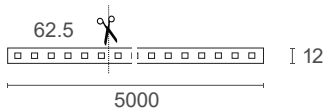

FLEXILED XF24RGBW

24V DC Flexible LED strip in RGBW configuration with a power consumption of 20W per meter and a close pitch of 96 LEDs per meter for reduced spotting effects. Supplied in 5 meter reels with 3M adhesive backing, cuttable at 62.5mm intervals for quick and easy installation.

Requires separate RGBW controller.

Specifications

Voltage	24V DC
Wattage	20W per meter
CRI	80+
Colour Temp.	RGB+4000K
Lifetime	50,000hrs
LED Pitch	96 LEDs per meter
Cutting Increment	62.5 mm (6 LEDs)
Reel Length	5m
Adhesive Backing	3M 300LSE
Copper Content	2oz PCB