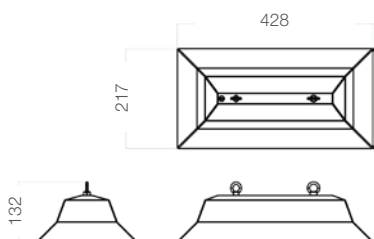

HIGHBAY RFA150

150 Watts / 21,000 Lumens / 80+ CRI

Compact 150W LED highbay with a high light output of 21,000 lumens with a high CRI of 80+. Sealed body manufactured from die-cast aluminium with a durable powder coated finish provides an IP66 rating making it suitable for harsh applications. Specially developed optical design provides a uniform rectangular 60° x 90° beam distribution. Supplied with integral LED driver and 1.5 meter suspension cable as standard.

System Power	166W
LED Power	150W
IP Rating	IP66

Beam Angle	60x90°
Weight	4.2kg

	4000K	5000K		
COB Lumen Output	21,000 lm	21,840 lm		
Total Luminous Flux	16,883 lm	17,712 lm		
Efficacy	101 lm/W 4000K		Lifetime	50,000hrs (L80)
Dimming	Optional: Dali & 1-10v			
Input Voltage	100V - 240V AC 50/60 Hz		Protection	Thermal and Short Circuit
			Power Factor	> 0.95