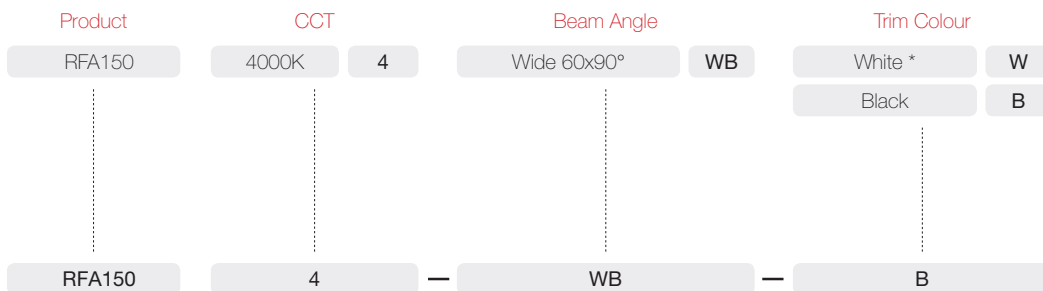

HIGHBAY RFA150

150 Watts / 21,000 Lumens / 80+ CRI

Compact 150W LED highbay with a high light output of 21,000 lumens with a high CRI of 80+. Sealed body manufactured from die-cast aluminium with a durable powder coated finish provides an IP66 rating making it suitable for harsh applications. Specially developed optical design provides a uniform rectangular 60° x 90° beam distribution. Supplied with integral LED driver and 1.5 meter suspension cable as standard.

System Power	166W
LED Power	150W
IP Rating	IP66

Beam Angle	60x90°
Weight	4.2kg

	4000K	5000K		
COB Lumen Output	21,000 lm	21,840 lm		
Total Luminous Flux	16,883 lm	17,712 lm		
Efficacy	101 lm/W 4000K		Lifetime	50,000hrs (L80)
Dimming	Optional: Dali & 1-10v			
Input Voltage	100V - 240V AC 50/60 Hz		Protection	Thermal and Short Circuit
			Power Factor	> 0.95