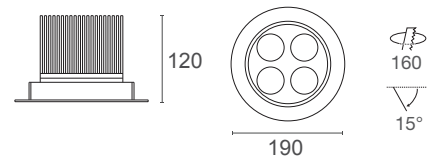

TREND

LIGHTING CO. PTY LTD
33-37 Mentmore Ave, Rosebery NSW 2018
Ph: (02) 9319 4044 Fax: (02) 9319 6222 Email: sales@trendlighting.com.au