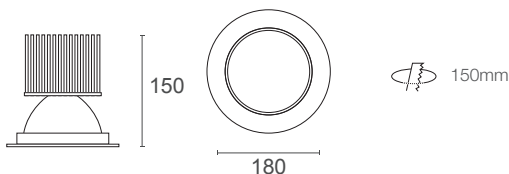

# MAXILED XDF35

35 Watts / 4300 Lumens / 90+ CRI

35W Recessed fixed LED downlight. Available in 2700K, 3000K, 4000K and 5000K colour temperature options in 90+ CRI or 2700K, 3000K and 4000K VIVID options. Sealed face with silicone gasket for increased ingress protection. Large pressure cast aluminium heatsink provides effective thermal management ensuring high output and long lifespan. Supplied with remote driver.

System Power	37.5W	Cut-Out	150mm
LED Power	35W	Weight	1000g
IP Rating	IP65		

	2700K	3000K	4000K	5000K	VIVID	2700K	3000K	4000K
COB Lumen Output	4000 lm	4150 lm	4300 lm	4450 lm	VIVID	3570 lm	3675 lm	3745 lm
Total Luminous Flux	3369 lm	3496 lm	3622 lm	3748 lm		3007 lm	3096 lm	3155 lm
Efficacy	96.59 lm/W 4000K Wide Beam			Lifetime	50,000hrs (L80)			
Dimming	Optional : Leading + Trailing Edge DALI							
Input Voltage	100V - 240V AC 50/60 Hz			Protection	Thermal and Short Circuit		Power Factor	> 0.95

### Accessories

Product	CCT		Light Source		Beam Angle		Trim Colour		Insert Colour		Driver	
XDF35	2700K	2.7	90+ CRI		Wide Beam	WB	White	W	Black Insert	BT	none	
	3000K	3	VIVID*	V	Medium Beam	MB	Black	B	White Insert*	WT	Leading + Trailing* L&T	
	4000K	4					Silver	S	Silver Insert*	ST	DALI* DALI	
	5000K	5							Gold Insert*	GT		
XDF35	3				WB		W		BT			