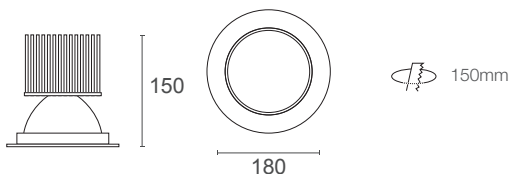

MAXILED XDF55

55 Watts / 7350 Lumens / 90+ CRI

55W Recessed fixed LED downlight. Available in 2700K, 3000K, 4000K and 5000K colour temperature options in 90+ CRI or 2700K, 3000K and 4000K VIVID options. Sealed face with silicone gasket for increased ingress protection. Large pressure cast aluminium heatsink provides effective thermal management ensuring high output and long lifespan. Supplied with remote driver.

System Power	58.8W	Cut-Out	150mm
LED Power	55W	Weight	1000g
IP Rating	IP65		

	2700K	3000K	4000K	5000K	VIVID	2700K	3000K	4000K
COB Lumen Output	7050 lm	7200 lm	7350 lm	7500 lm	VIVID	5900 lm	6050 lm	6200 lm
Total Luminous Flux	5063 lm	5170 lm	5278 lm	5386 lm		4237 lm	4344 lm	4452 lm
Efficacy	89.76 lm/W 4000K Wide Beam			Lifetime	50,000hrs (L80)			
Dimming	Optional: Leading + Trailing Edge Dali							
Input Voltage	100V - 240V AC 50/60 Hz			Protection	Thermal and Short Circuit		Power Factor	> 0.95