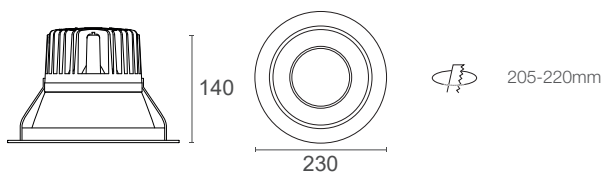

## MAXILED XLC35

35 Watts / 4040 Lumens / 90+ CRI

35W Recessed fixed LED downlight range with dual reflector design to produce a low UGR rating of <19. Available in 3000K and 4000K colour temperature options. Large pressure cast aluminium heatsink provides effective thermal management ensuring high output and long lifespan. Supplied with remote driver.

System Power	37.5W	Cut-Out	205-220mm
LED Power	35W	Weight	1095g
IP Rating	IP20		

	3000K	4000K
COB Lumen Output	3950 lm	4040 lm
Total Luminous Flux	3483 lm	3562 lm

Efficacy	94.98 lm/W 4000K	Lifetime	50,000hrs (L80)
Dimming	Optional: Leading + Trailing Edge Dali 1-10v		
Input Voltage	100V - 240V AC 50/60 Hz	Protection	Thermal and Short Circuit
		Power Factor	> 0.9