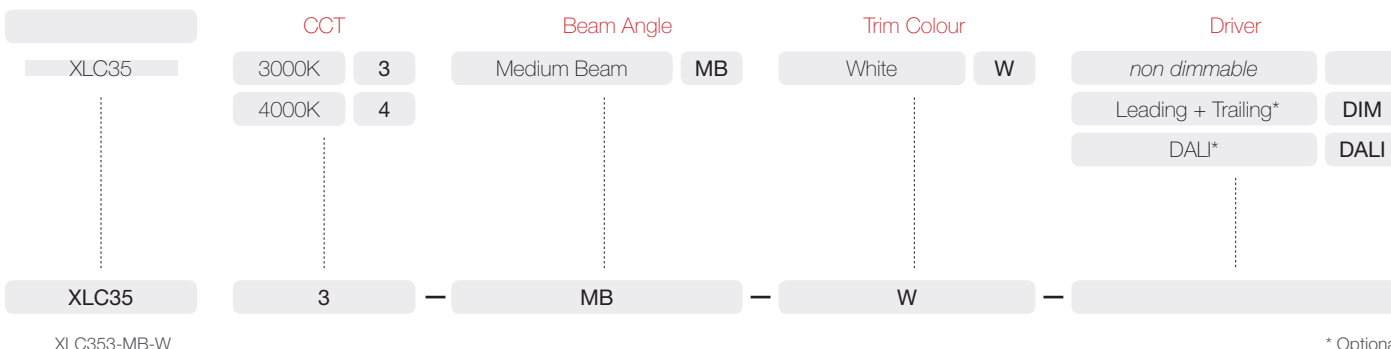

## MAXILED XLC35

35 Watts / 4040 Lumens / 90+ CRI

35W Recessed fixed LED downlight range with dual reflector design to produce a low UGR rating of <19. Available in 3000K and 4000K colour temperature options. Large pressure cast aluminium heatsink provides effective thermal management ensuring high output and long lifespan. Supplied with remote driver.

System Power	37.5W	Cut-Out	205-220mm
LED Power	35W	Weight	1095g
IP Rating	IP20		

	3000K	4000K
COB Lumen Output	3950 lm	4040 lm
Total Luminous Flux	3483 lm	3562 lm

Efficacy	94.98 lm/W 4000K	Lifetime	50,000hrs (L80)
Dimming	Optional: Leading + Trailing Edge Dali 1-10v		
Input Voltage	100V - 240V AC 50/60 Hz	Protection	Thermal and Short Circuit
		Power Factor	> 0.9