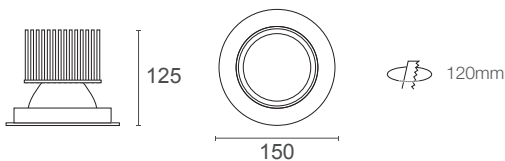

MIDILED XDF25

25 Watts / 3170 Lumens / 90+ CRI

Recessed fixed 25W downlight featuring a single COB LED. Available in 2700K, 3000K, 4000K and 5000K colour temperature options in 90+ CRI or 2700K, 3000K and 4000K VIVID options. Sealed face with silicone gasket for added ingress protection and large passive heatsink for effective thermal management ensuring high output and long lifespan. Supplied with remote driver.

System Power	26.8W	Cut-Out	120mm
LED Power	25W	Weight	552g
IP Rating	IP65		

	2700K	3000K	4000K	5000K	VIVID	2700K	3000K	4000K
COB Lumen Output	2990 lm	3035 lm	3170 lm	3205 lm	VIVID	2570 lm	2650 lm	2725 lm
Total Luminous Flux	2311 lm	2344 lm	2441 lm	2466 lm	VIVID	2007 lm	2066 lm	2120 lm