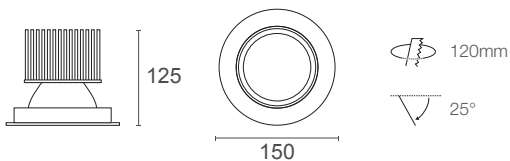

MIDILED XDM25

25 Watts / 3170 Lumens / 90+ CRI

Recessed adjustable 25W downlight featuring a single COB LED. Available in 2700K, 3000K, 4000K and 5000K colour temperature options in 90+ CRI or 2700K, 3000K and 4000K VIVID options. Large passive heatsink for effective thermal management ensuring high output and long lifespan. Inner trim insert supplied in white as standard or in black, silver or gold colour options on request. Supplied with remote LED driver.

System Power	26.8W	Cut-Out	120mm
LED Power	25W	Tilt-Angle	25°
IP Rating	IP20	Weight	505g

	2700K	3000K	4000K	5000K	VIVID	2700K	3000K	4000K
COB Lumen Output	2990 lm	3035 lm	3170 lm	3205 lm	VIVID	2570 lm	2650 lm	2725 lm
Total Luminous Flux	2311 lm	2344 lm	2441 lm	2466 lm		2007 lm	2066 lm	2120 lm