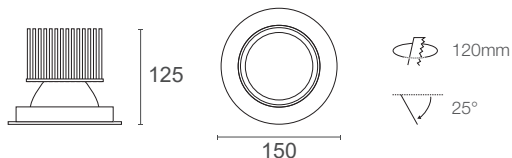

# MIDILED XDM30

30 Watts / 3900 Lumens / 90+ CRI

Recessed adjustable 30W downlight featuring a single COB LED. Available in 2700K, 3000K, 4000K and 5000K colour temperature options in 90+ CRI or 2700K, 3000K and 4000K VIVID options. Large passive heatsink for effective thermal management ensuring high output and long lifespan. Supplied with remote driver.

System Power	31.6W	Cut-Out	120mm
LED Power	30W	Tilt-Angle	25°
IP Rating	IP20	Weight	515g

	2700K	3000K	4000K	5000K	VIVID	2700K	3000K	4000K
COB Lumen Output	3660 lm	3780 lm	3900 lm	3960 lm	VIVID	3120 lm	3180 lm	3240 lm
Total Luminous Flux	2629 lm	2715 lm	2801 lm	2844 lm		2241 lm	2284 lm	2327 lm
Efficacy	88.64 lm/W 4000K Medium Beam			Lifetime	50,000hrs (L80)			
Dimming	Leading + Trailing Edge			Optional: Dali 1-10v				
Input Voltage	100V - 240V AC 50/60 Hz			Protection	Thermal and Short Circuit		Power Factor	> 0.95