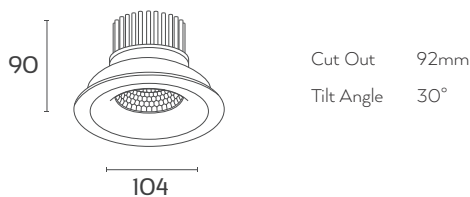

PLATINUM P12G

Architectural design, remarkable efficiency and class leading light performance are the typical traits that make the Platinum P12G the ultimate downlight.

Dimensions

Photometry

Order Code

Example Code: **P12GW.930.20D** (White Trim 3000K 20° Beam)

P12GW	White Trim	927	2700K	20D	20° Beam
P12GB	Black Trim	930	3000K	38D	38° Beam
		935	3500K	60D	60° Beam
		940	4000K		

1500+
COB LUMENS

94+
CRI

5 YEAR
WARRANTY

LED Characteristics

Luminous Flux	1213 lm (4000K, 60° Beam)
CCT	2700K 3000K 3500K 4000K
CRI	94+
Efficacy	≥ 101 lm/w
Colour Deviation	SDCM ≤ 3
Lifetime	> 60,000hrs (L80 B10)
Beam Angle	20° 38° 60°