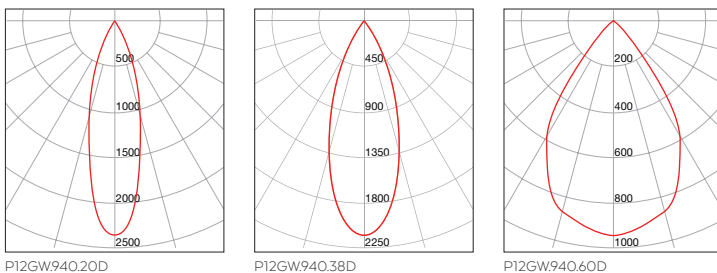

PLATINUM P12G

Architectural design, remarkable efficiency and class leading light performance are the typical traits that make the Platinum P12G the ultimate downlight.

Dimensions

Photometry

Order Code

Example Code: **P12GW.930.20D** (White Trim 3000K 20° Beam)

P12GW	White Trim	927	2700K	20D	20° Beam
P12GB	Black Trim	930	3000K	38D	38° Beam
		935	3500K	60D	60° Beam
		940	4000K		

1500+
COB LUMENS

94+
CRI

5 YEAR
WARRANTY

LED Characteristics

Luminous Flux	1213 lm (4000K, 60° Beam)
CCT	2700K 3000K 3500K 4000K
CRI	94+
Efficacy	≥ 101 lm/w
Colour Deviation	SDCM ≤ 3
Lifetime	> 60,000hrs (L80 B10)
Beam Angle	20° 38° 60°