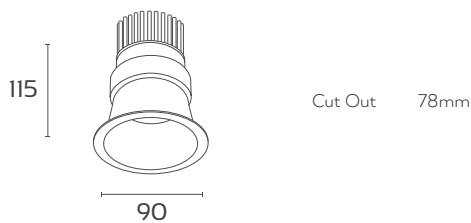

PLATINUM P12R

Architectural design, remarkable efficiency and class leading light performance are the typical traits that make the Platinum P12R the ultimate downlight.

Dimensions

Photometry

Order Code

Example Code: **P12RW** . **930** . **20D** (White Trim 3000K 20° Beam)

P12RW White Trim **930** 3000K **20D** 20° Beam
P12RB Black Trim **940** 4000K **38D** 38° Beam

1500+
COB LUMENS

94+
CRI

5 YEAR
WARRANTY

LED Characteristics

Luminous Flux	1078 lm (4000K, 38° Beam)
CCT	2700K 3000K 4000K
CRI	94+
Efficacy	≥ 90 lm/w
Colour Deviation	SDCM ≤ 3
Lifetime	> 60,000hrs (L80 B10)
Beam Angle	20° 38°