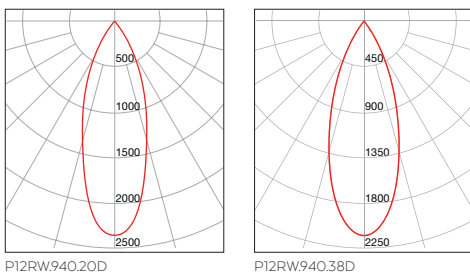

PLATINUM P12R

Architectural design, remarkable efficiency and class leading light performance are the typical traits that make the Platinum P12R the ultimate downlight.

Dimensions

Photometry

Order Code

Example Code: **P12RW** . **930** . **20D** (White Trim 3000K 20° Beam)

P12RW White Trim **930** 3000K **20D** 20° Beam
P12RB Black Trim **940** 4000K **38D** 38° Beam

1500+
COB LUMENS

94+
CRI

5 YEAR
WARRANTY

LED Characteristics

Luminous Flux	1078 lm (4000K, 38° Beam)
CCT	2700K 3000K 4000K
CRI	94+
Efficacy	≥ 90 lm/w
Colour Deviation	SDCM ≤ 3
Lifetime	> 60,000hrs (L80 B10)
Beam Angle	20° 38°