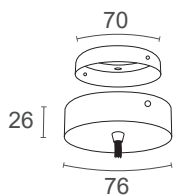

Available in Cable or Rod Suspension with ceiling rose.

System Power	37.5W
LED Power	35W
IP Rating	IP44

Weight 1835g

Ceiling Rose Included
Available in Cable or Rod Suspension options.

	2700K	3000K	4000K	5000K	VIVID	2700K	3000K	4000K
COB Lumen Output	4000 lm	4150 lm	4300 lm	4450 lm	VIVID	3570 lm	3675 lm	3745 lm
Total Luminous Flux	3369 lm	3496 lm	3622 lm	3748 lm	VIVID	3007 lm	3096 lm	3155 lm

Product	CCT	Light Source	Beam Angle	Trim Colour	Insert Colour
XSR35	2700K 2.7	90+ CRI	Wide Beam WB	White W	Black Insert BT
	3000K 3	VIVID* V	Medium Beam MB	Black B	White Insert* WT
	4000K 4		Narrow Beam NB	Silver S	Silver Insert* ST
	5000K 5				Gold Insert* GT
XSR35	3		WB	W	BT