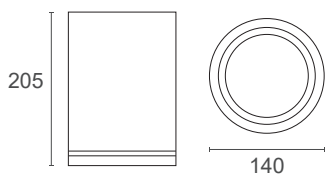

SUSPENDED LED XSR35

35 Watts / 4300 Lumens / 90+ CRI

35 Watt Suspended LED downlight available in 2700K, 3000K, 4000K and 5000K colour temperature options in 90+ CRI or 2700K, 3000K and 4000K VIVID options. Supplied with integral LED driver.

Available in Cable or Rod Suspension with ceiling rose.

System Power	37.5W
LED Power	35W
IP Rating	IP44

Weight 1835g

Ceiling Rose Included
Available in Cable or Rod Suspension options.

	2700K	3000K	4000K	5000K	VIVID	2700K	3000K	4000K
COB Lumen Output	4000 lm	4150 lm	4300 lm	4450 lm	VIVID	3570 lm	3675 lm	3745 lm
Total Luminous Flux	3369 lm	3496 lm	3622 lm	3748 lm	VIVID	3007 lm	3096 lm	3155 lm