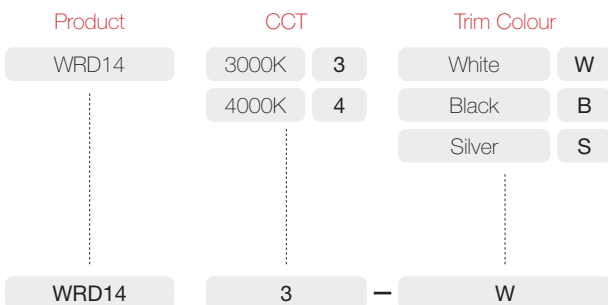

WRD14

2 x 7 Watts / 1400 Lumens / 80+ CRI

Classic bi-directional wall light featuring 2 x 7W COB LEDs in an up/down configuration, available in 3000K and 4000K colour temperature options. Manufactured from an aluminium body and finished with corrosion resistant powdercoating, combined with a sealed safety glass lens for IP65 protection. The WRD14 range is supplied with an integral driver

System Power 16.5W

IP Rating IP65

LED Power 2 x 7W

Weight 680g

	3000K	4000K			
COB Lumen Output	1600 lm	1700 lm			
Total Luminous Flux	1340 lm	1480 lm			
Efficacy	89.7 lm/W 4000K		Lifetime	35,000hrs (L70)	
Input Voltage	100V - 240V AC 50/60 Hz		Protection	Thermal and Short Circuit	Power Factor > 0.9