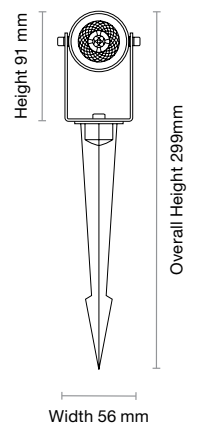

Stella VSP6

6 Watt IP65 Rated
Exterior Spike Light

IP65 rated low wattage spike light manufactured with a durable anodised aluminium body with contemporary design and robust performance for long-lasting use in any environment. Designed with anti-glare shield hood to ensure visual comfort.

Featuring 3000K (warm white) colour temperature option. Compatible with both 12V DC and 24V DC input voltages, offering versatility in landscape lighting applications.

Made For Trade

Product	CCT	Trim Colour	Order Codes
VSP6	3000K	Black Trim	VSP63-B

Specifications

Trim Colour Options	Black
Dimensions	Ø50 x 164 (H) mm
Weight	342 g
LED Power	6W
LED Type	COB
Lumen Output	420 lm
CCT Technology	Non-switchable
Colour Temperature	3000K
Colour Rendering	CRI 90+
Lifetime	50,000 hours
System Power	6W Typical
Input Voltage	12V, 24V
Connection Type	Hardwired
Ingress Protection	IP65
Warranty	3 Years