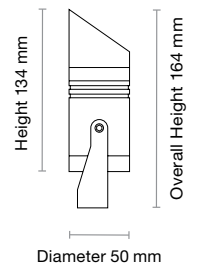

Specifications

Trim Colour Options	Black
Dimensions	Ø50 x 164 (H) mm
Weight	342 g
LED Power	6W
LED Type	COB
Lumen Output	420 lm
CCT Technology	Non-switchable
Colour Temperature	3000K
Colour Rendering	CRI 90+
Lifetime	50,000 hours
System Power	6W Typical
Input Voltage	12V, 24V
Connection Type	Hardwired
Ingress Protection	IP65
Warranty	3 Years