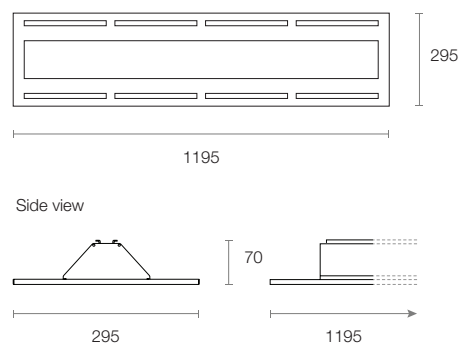

Product Attributes

To configure this troffer, please visit
trendlighting.com.au/product/troffer-ZAR30

Physical Characteristics

Trim Colour	White
Dimensions (LxWxH)	1195 x 295 x 70 mm
Weight	4.38 kg

Dimensions (mm)

Technical Characteristics

Based on ZAR304-VW-W-ND

LED Power	26W
LED Type	SMD
Lumen Output	4464 lm
Luminous Flux	3036 lm
Efficacy	105.78 lm/W
Colour Temperature	2700K 3000K 3500K 4000K 5000K
Colour Technology	CRI 90+
Colour Deviation	SDCM ≤ 3
Lifetime	50,000 hours (L80 B10)
Beam Angle	Very Wide
System Power	28.7W Typical
Driver Model	Trend 150232 (Non-dim)
Input	220-240V AC 50/60 Hz
Output	24V DC 2.08A
Power Factor	>0.93
Protection	OVP, OTP, OCP, SCP, OPP
Dimming	Non-dimmable DALI