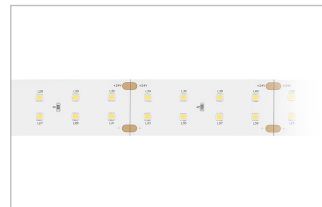

Dimensions 1000 x 11.5 x 2 mm
Max. Continuous Length 5000 mm
Cutting Increment 25 mm (3 LEDs)
LED Pitch 120 LEDs per meter

Flexiled XF24120

15W/m 24V DC Flexible Strip

Dimensions 1000 x 11.5 x 2 mm
Max. Continuous Length 5000 mm
Cutting Increment 50 mm (6 LEDs)
LED Pitch 120 LEDs per meter

Flexiled XF24120B

8W/m 24V DC Flexible Strip

Dimensions 1000 x 10.5 x 2 mm
Max. Continuous Length 5000 mm
Cutting Increment 50 mm (6 LEDs)
LED Pitch 120 LEDs per meter

Flexiled XF2499

20W/m 24V DC Flexible Strip

Dimensions 1000 x 12 x 2 mm
Max. Continuous Length 6000 mm
Cutting Increment 60 mm (6 LEDs)
LED Pitch 99 LEDs per meter

Flexiled XF24480

9W/m 24V DC Flexible Strip

Dimensions 1000 x 8 x 2 mm
Max. Continuous Length 5000 mm
Cutting Increment 50 mm
LED Pitch 480 LEDs per meter

Dimensions 1000 x 12 x 2 mm
Max. Continuous Length 5000 mm
Cutting Increment 62.5 mm (6 LEDs)
LED Pitch 96 LEDs per meter