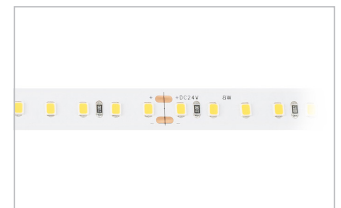

Scan to explore
EX241 online

Extrusion EX241

Recessed Extrusion with Narrow Profile

Product Code	Trim Colour	Accessories
EX241	W (White) B (Black)	OP (Opal Lens)

Order Code **EX241-B-OP**

Product Features

- Recessed aluminium extrusion profile with narrow trim profile and flat opal diffuser
- Can mix and match with recommended LED strips of up to 3 continuous metres
- Supplied with mounting clips for easy installation

Flexiled XF1260

16W/m 12V DC Flexible Strip

Dimensions 1000 x 12 x 2 mm
Max. Continuous Length 5000 mm
Cutting Increment 50 mm (3 LEDs)
LED Pitch 60 LEDs per meter

Flexiled XF12120

15W/m 12V DC Flexible Strip

Dimensions 1000 x 11.5 x 2 mm
Max. Continuous Length 5000 mm
Cutting Increment 25 mm (3 LEDs)
LED Pitch 120 LEDs per meter

Flexiled XF24120

15W/m 24V DC Flexible Strip

Dimensions 1000 x 11.5 x 2 mm
Max. Continuous Length 5000 mm
Cutting Increment 50 mm (6 LEDs)
LED Pitch 120 LEDs per meter