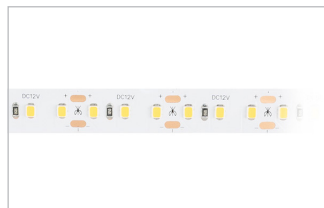

Flexiled XF12120

15W/m 12V DC Flexible Strip

Dimensions 1000 x 11.5 x 2 mm
Max. Continuous Length 5000 mm
Cutting Increment 25 mm (3 LEDs)
LED Pitch 120 LEDs per meter