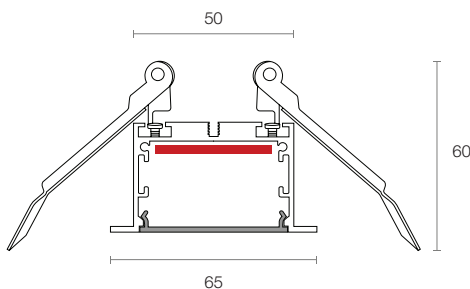

Scan to explore
EX241 online

Extrusion EX241

Recessed Extrusion with Narrow Profile

Product Code	Trim Colour	Accessories
EX241	W (White) B (Black)	OP (Opal Lens)

Order Code **EX241-B-OP**

Product Features

- Recessed aluminium extrusion profile with narrow trim profile and flat opal diffuser
- Can mix and match with recommended LED strips of up to 3 continuous metres
- Supplied with mounting clips for easy installation

To configure this extrusion, please visit
trendlighting.com.au/product/extrusion-EX241

Product Attributes

Physical Characteristics

Trim Colour	White Black
Dimensions (WxH)	65 x 60 mm
Maximum Length	3000 mm*

* Custom lengths available

General Characteristics

Category	Strips & Extrusions
Family	Extrusions
Surface	Ceiling Wall
Mounting	Recessed
Ingress Protection	IP20

Dimensions (mm)

Scan to explore
EX241 online

Dimensions 1000 x 12 x 2 mm
Max. Continuous Length 5000 mm
Cutting Increment 62.5 mm (6 LEDs)
LED Pitch 96 LEDs per meter