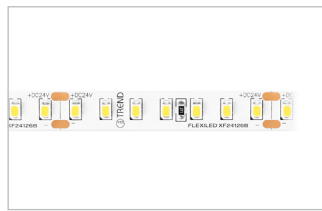

Flexiled XF24126B
8W/m 24V DC Flexible Strip

Dimensions 1000 x 10 x 2 mm
Max. Continuous Length 5000 mm
Cutting Increment 55.56 mm (7 LEDs)
LED Pitch 126 LEDs per meter