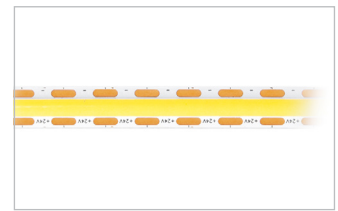

Flexiled XF24480
12W/m 24V DC Flexible COB Strip

Dimensions 1000 x 8 x 2 mm
Max. Continuous Length 5000 mm
Cutting Increment 8.33 mm
LED Pitch 480 LEDs per meter