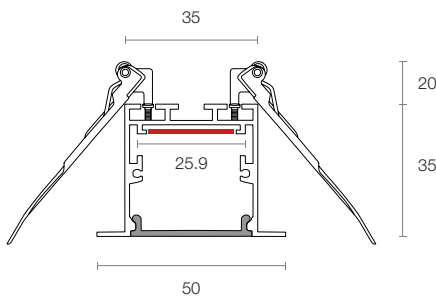

## Physical Characteristics

|                  |                        |
|------------------|------------------------|
| Trim Colour      | White   Black   Silver |
| Dimensions (WxH) | 50 x 55 mm             |
| Maximum Length   | 3000 mm*               |

## General Characteristics

|                    |                        |
|--------------------|------------------------|
| Category           | Strips & Extrusions    |
| Family             | Extrusions             |
| Surface            | Ceiling   Floor   Wall |
| Mounting           | Recessed               |
| Ingress Protection | IP20                   |

## Dimensions (mm)

Scan to explore  
EXR35 online