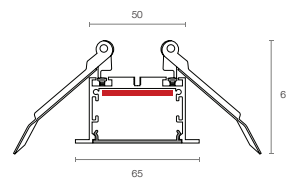

## Dimensions (mm)

**Extrusion EX8**  
Surface Mounted Angled Corner Extrusion

Max. Length 3000 mm  
Trim Colour Black | White  
Opal Lens | Clear Lens

**Extrusion EXM**  
Surface Mounted Sleek Magnetic Extrusion

Max. Length 3000 mm  
Trim Colour Black | Silver  
Opal Lens

**Extrusion EX12R**  
Semi-Round Extrusion

Max. Length 3000 mm  
Trim Colour Black | White  
Opal Lens

**Extrusion EX241**  
Recessed Extrusion with Narrow Profile

Max. Length 3000 mm  
Trim Colour Black | White  
Opal Lens