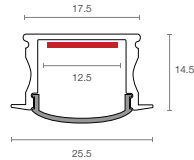

## Dimensions (mm)

Max. Length 3000 mm  
Trim Colour Black | Silver  
Opal Lens | Clear Lens

**Extrusion EX3**  
Recessed Extrusion with Trim

Max. Length 3000 mm  
Trim Colour Black | White | Silver  
Opal Lens

**Extrusion EX4**  
Recessed Extrusion

Max. Length 3000 mm  
Trim Colour Black | Silver  
Opal Lens | Clear Lens

**Extrusion EX5**  
Surface Mounted Angled Corner Extrusion

Max. Length 3000 mm  
Trim Colour Black | Silver  
Opal Lens | Clear Lens

**Extrusion EX6**  
Surface Mounted Extrusion

Max. Length 3000 mm  
Trim Colour Black | White  
Opal Lens

**Extrusion EX7**  
Recessed Extrusion

Max. Length 3000 mm  
Trim Colour Black | Silver  
Opal Lens | Clear Lens