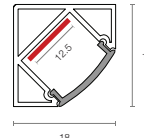

Extrusion EX7
Recessed Extrusion

Max. Length 3000 mm
Trim Colour Black | Silver
Opal Lens | Clear Lens