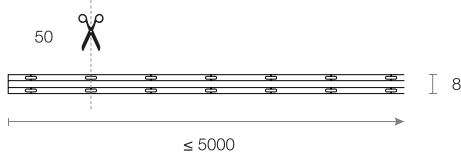

## Physical Characteristics

Dimensions (LxWxH)	1000 x 8 x 2 mm
Max. Reel Length	5000 mm*

\* Custom lengths available

## Dimensions (mm)