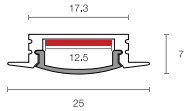

## Dimensions (mm)

Max. Length 3000 mm  
Trim Colour Black | Silver  
Opal Lens | Clear Lens

**Extrusion EX5**  
Surface Mounted Angled Corner Extrusion

Max. Length 3000 mm  
Trim Colour Black | Silver  
Opal Lens | Clear Lens

**Extrusion EX6**  
Surface Mounted Extrusion

Max. Length 3000 mm  
Trim Colour Black | White  
Opal Lens

**Extrusion EX7**  
Recessed Extrusion

Max. Length 3000 mm  
Trim Colour Black | Silver  
Opal Lens | Clear Lens