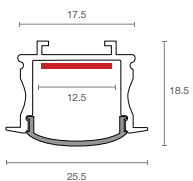

## Dimensions (mm)

**Extrusion EX6**  
Surface Mounted Extrusion

Max. Length 3000 mm  
Trim Colour Black | White  
Opal Lens

**Extrusion EX7**  
Recessed Extrusion

Max. Length 3000 mm  
Trim Colour Black | Silver  
Opal Lens | Clear Lens

**Extrusion EX8**  
Surface Mounted Angled Corner Extrusion

Max. Length 3000 mm  
Trim Colour Black | White  
Opal Lens | Clear Lens

**Extrusion EXM**  
Surface Mounted Sleek Magnetic Extrusion

Max. Length 3000 mm  
Trim Colour Black | Silver  
Opal Lens

**Extrusion EX12R**  
Semi-Round Extrusion

Max. Length 3000 mm  
Trim Colour Black | White  
Opal Lens

**Extrusion EX241**  
Recessed Extrusion with Narrow Profile

Max. Length 3000 mm  
Trim Colour Black | White  
Opal Lens