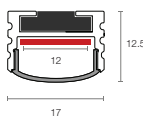

## Dimensions (mm)

**Extrusion EX6**  
Surface Mounted Extrusion

Max. Length 3000 mm  
Trim Colour Black | White  
Opal Lens

**Extrusion EX7**  
Recessed Extrusion

Max. Length 3000 mm  
Trim Colour Black | Silver  
Opal Lens | Clear Lens

**Extrusion EX8**  
Surface Mounted Angled Corner Extrusion

Max. Length 3000 mm  
Trim Colour Black | White  
Opal Lens | Clear Lens

**Extrusion EXM**  
Surface Mounted Sleek Magnetic Extrusion

Max. Length 3000 mm  
Trim Colour Black | Silver  
Opal Lens

**Extrusion EX12R**  
Semi-Round Extrusion

Max. Length 3000 mm  
Trim Colour Black | White  
Opal Lens

**Extrusion EX241**  
Recessed Extrusion with Narrow Profile

Max. Length 3000 mm  
Trim Colour Black | White  
Opal Lens