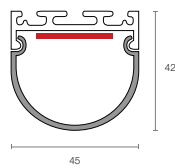

## Dimensions (mm)

**Extrusion EX6**  
Surface Mounted Extrusion

Max. Length 3000 mm  
Trim Colour Black | White  
Opal Lens

**Extrusion EX7**  
Recessed Extrusion

Max. Length 3000 mm  
Trim Colour Black | Silver  
Opal Lens | Clear Lens

**Extrusion EX8**  
Surface Mounted Angled Corner Extrusion

Max. Length 3000 mm  
Trim Colour Black | White  
Opal Lens | Clear Lens

**Extrusion EXM**  
Surface Mounted Sleek Magnetic Extrusion

Max. Length 3000 mm  
Trim Colour Black | Silver  
Opal Lens

**Extrusion EX12R**  
Semi-Round Extrusion

Max. Length 3000 mm  
Trim Colour Black | White  
Opal Lens

**Extrusion EX241**  
Recessed Extrusion with Narrow Profile

Max. Length 3000 mm  
Trim Colour Black | White  
Opal Lens