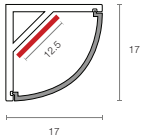

Extrusion EX7
Recessed Extrusion

Max. Length 3000 mm
Trim Colour Black | Silver
Opal Lens | Clear Lens