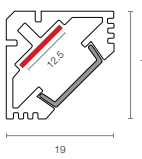

## Dimensions (mm)

**Extrusion EX8**  
Surface Mounted Angled Corner Extrusion

Max. Length 3000 mm  
Trim Colour Black | White  
Opal Lens | Clear Lens

**Extrusion EXM**  
Surface Mounted Sleek Magnetic Extrusion

Max. Length 3000 mm  
Trim Colour Black | Silver  
Opal Lens

**Extrusion EX12R**  
Semi-Round Extrusion

Max. Length 3000 mm  
Trim Colour Black | White  
Opal Lens

**Extrusion EX241**  
Recessed Extrusion with Narrow Profile

Max. Length 3000 mm  
Trim Colour Black | White  
Opal Lens