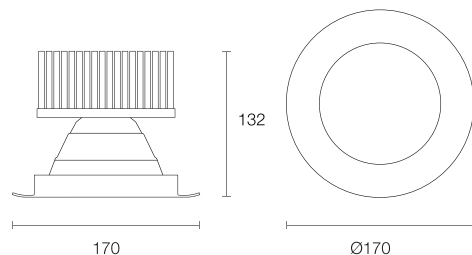

## Physical Characteristics

Trim Colour	White   Black   Silver
Dimensions	Ø170 x 132 (H) mm
Spring Height	30 mm
Cutout	Circular 140-145 mm
Weight	936 g

## Dimensions (mm)