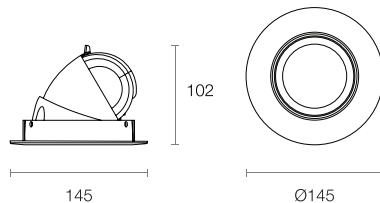

Order Code **XRS154-WB-W-WI-LT**

Product Features

- Recessed LED downlight with adjustable 'pull-out' gimbal design
- Designed with a wide tilt adjustment of 80°, ultimate choice for highlighting vertical shelves, signage and merchandise
- Anodised black heatsink provides effective thermal management ensuring high output and long lifespan
- CRI 90+ available in 3000K and 4000K CCT options
- Supplied with a remote driver

Product Attributes

To configure this downlight, please visit
trendlighting.com.au/product/maxiled-XRS15

Physical Characteristics

Trim Colour	White
Insert Colour	White Black
Tilt Angle	80°
Rotation	355°
Dimensions	Ø145 x 102 (H) mm
Spring Height	40 mm
Cutout	Circular 120-130 mm
Weight	493 g

Dimensions (mm)

 Cutout Ø120-130 mm

Technical Characteristics

Based on XRS154-WB-W-WI-LT

LED Power	15W
LED Type	COB
Lumen Output	2070 lm
Luminous Flux	1727 lm
Efficacy	95.94 lm/W
Colour Temperature	3000K 4000K
Colour Technology	CRI 90+
Colour Deviation	SDCM ≤ 2
Lifetime	50,000 hours (L70)
Beam Angle	Wide